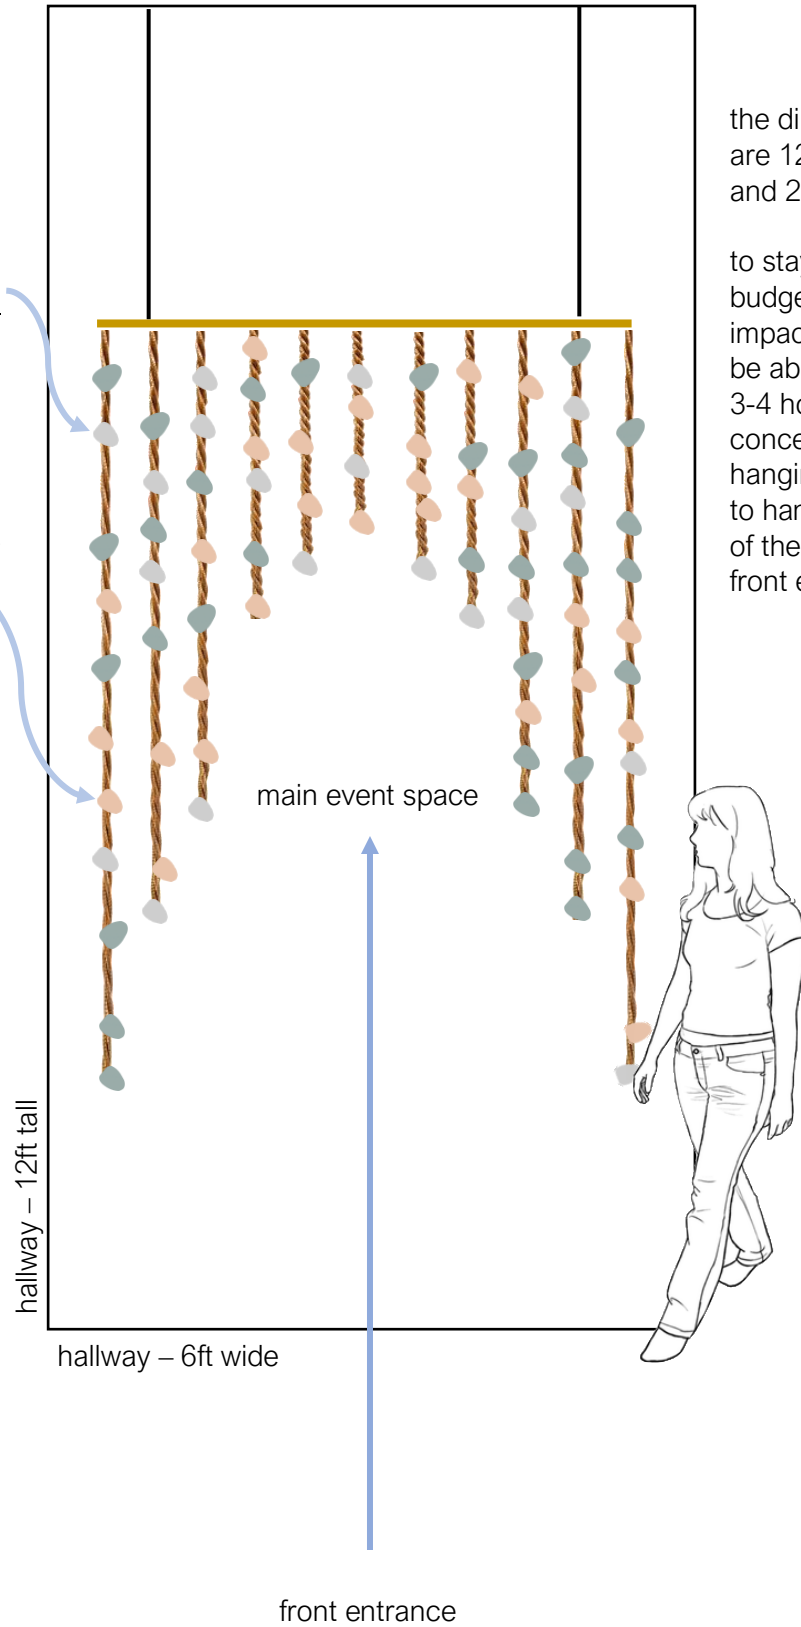

the dimensions of the hall are 12ft high, 6ft wide, and 29 ft long.

to stay within the stipend budget, still have an impactful installation, and be able to install in under 3-4 hours, I decided on a concept that is one large hanging mobile archway to hang at the very start of the hallway near the front entrance.

materials: natural twine, 105 individual ceramic abstract shapes, strung from a bamboo rod suspended from ceiling

two longest strings will be 7.5 ft long and gradually get shorter towards the center

front entrance